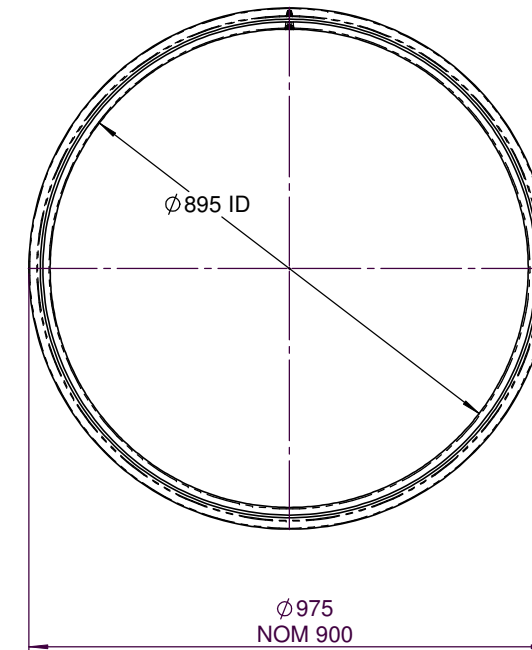

POLYFLO CULVERT 900, NOMINAL 2.7m LENGTH

MATERIAL : PE
 STOCK SIZE : 900
 MACHINING : N/A
 FINISH : NATURAL
 HEAT TREATMENT : N/A

PART/ASSY MODEL :-
 NAME : POLYA20D90
 CONFIGURATION : 10
 CONFIG REVISION : A

© COPYRIGHT

ORIG. SCALE
 1:10

XXX X XX XXX XXXX

ORIGINAL ISSUE A 10 AUG 2009

REMARKS ISS DATE

DESIGNER RETUS

DETAIL POLYFLO 900

PROJECT POLYFLO CULVERT