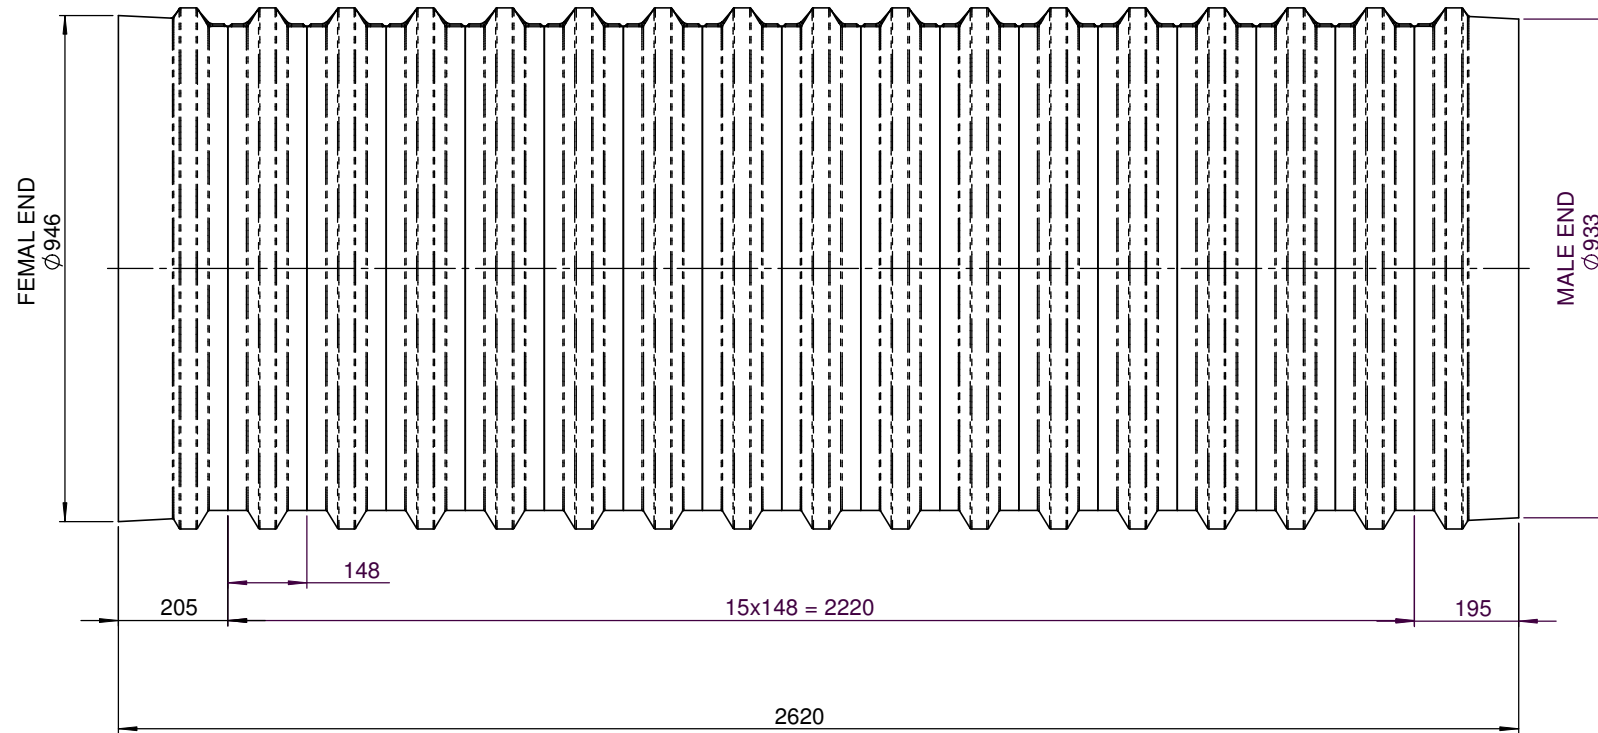

POLYFLO CULVERT 900, NOMINAL 2.7m LENGTH

MATERIAL : PE
 STOCK SIZE : 900
 MACHINING : N/A
 FINISH : NATURAL
 HEAT TREATMENT : N/A

PART/ASSY MODEL :-
 NAME : POLYA20D90
 CONFIGURATION : 10
 CONFIG REVISION : A

© COPYRIGHT

ORIG. SCALE
 1:10

XXX X XX XXX XXXX

ORIGINAL ISSUE A 10 AUG 2009

REMARKS ISS DATE

DESIGNER RETUS

DETAIL POLYFLO 900

PROJECT POLYFLO CULVERT